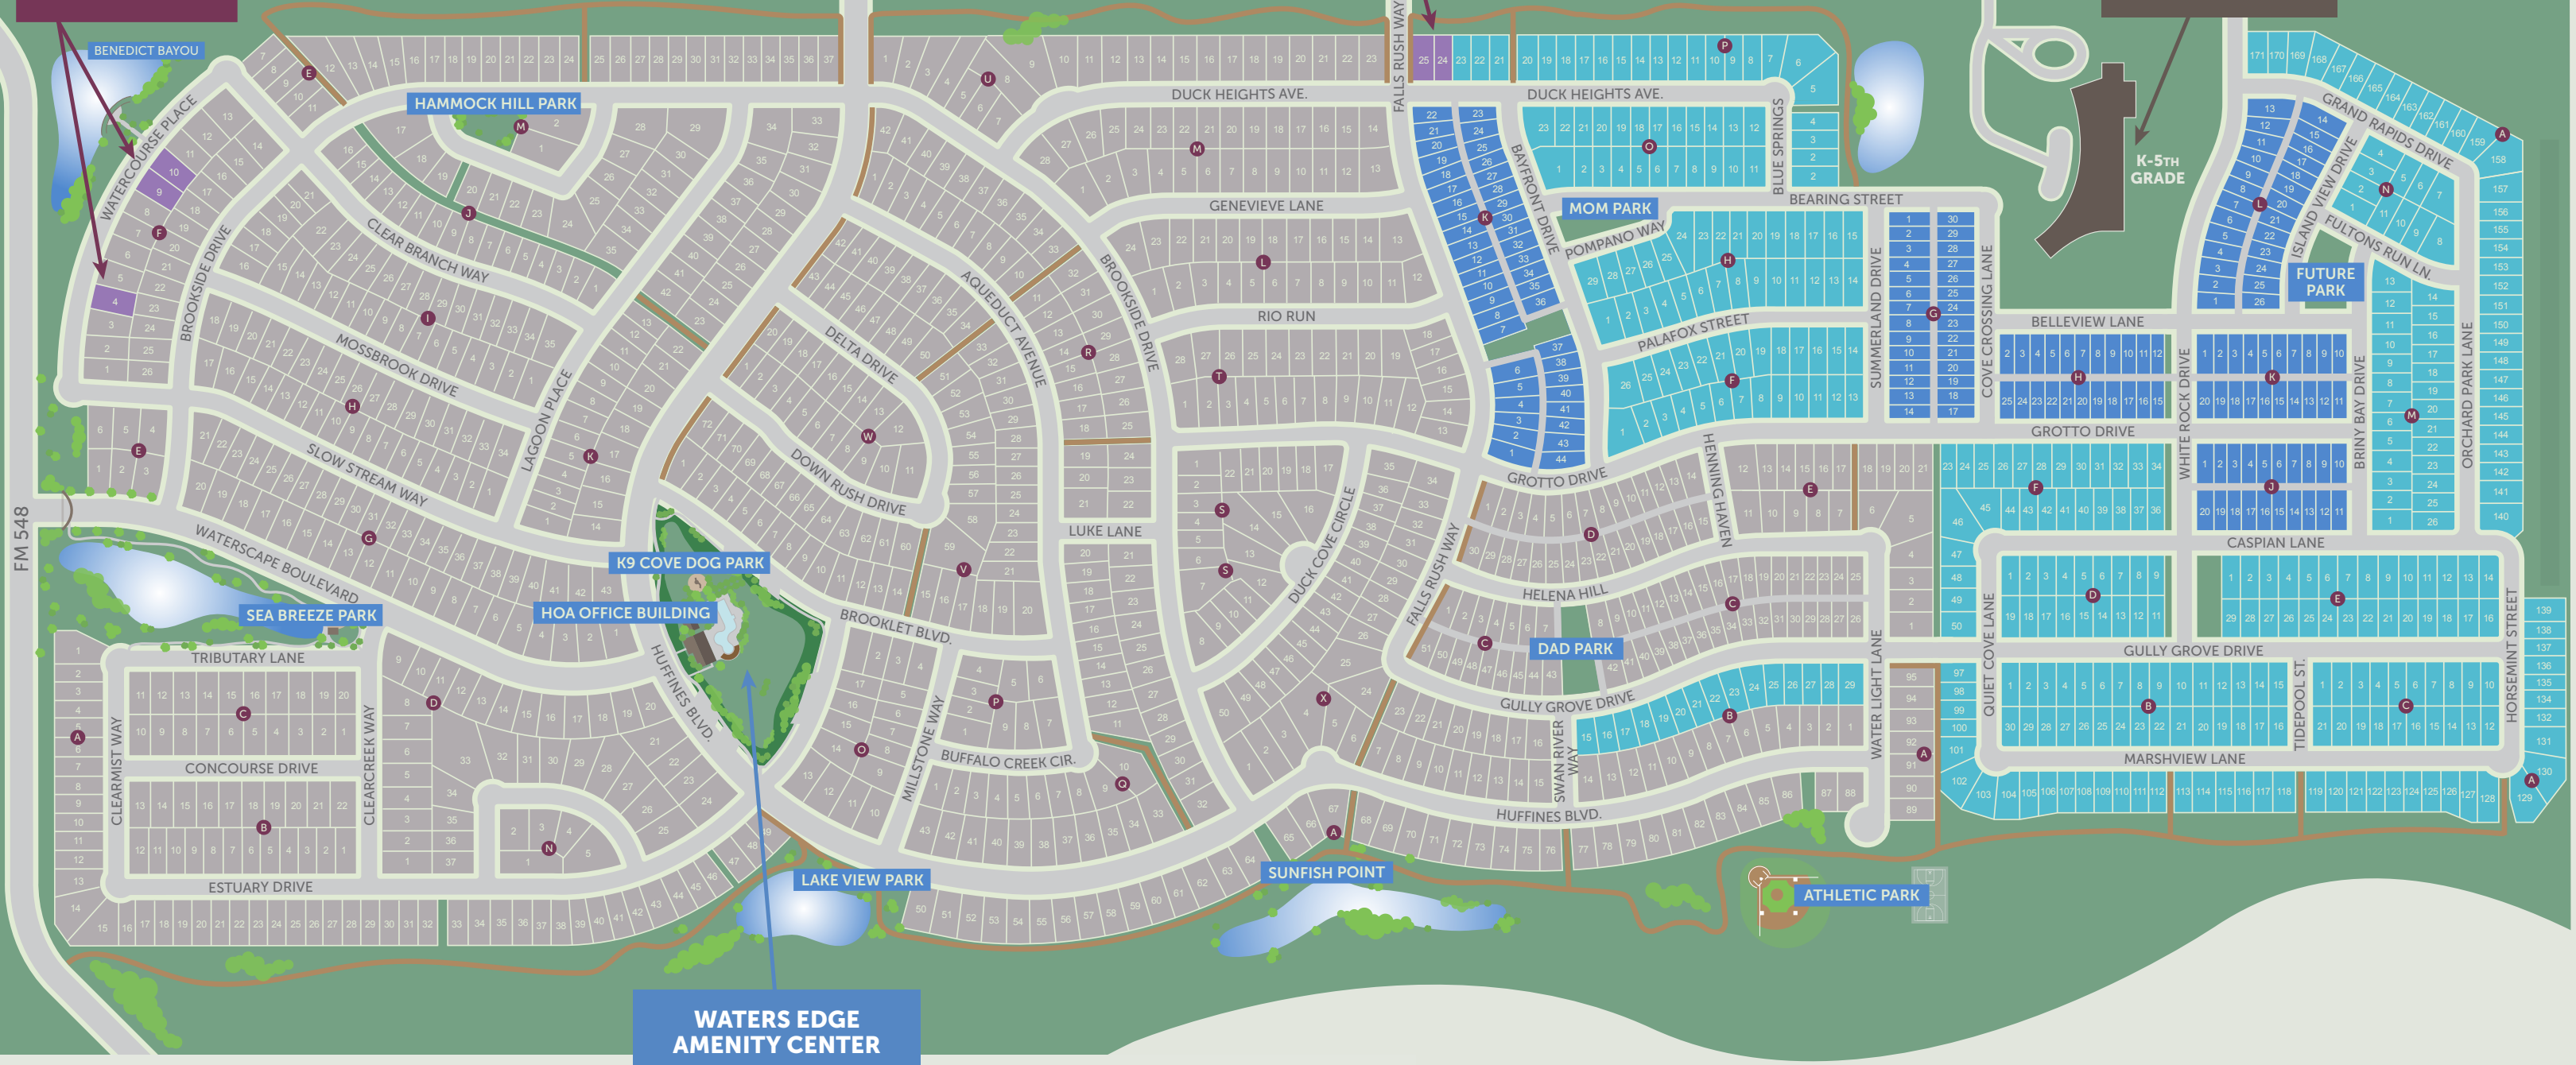

**MODEL HOMES**

**MODEL HOMES**

**PAULA WALKER  
ELEMENTARY**

- MODEL HOMES
- 50' LOTS
- 40' LOTS
- TRAILS
- EXISTING RESIDENTIAL / SOLD OUT

**Waterscape**  
WaterscapeTexas.com

**New Homes from the Mid \$300s - Mid \$500s**  
**BLOOMFIELD HOMES • COVENTRY HOMES • HIGHLAND HOMES • HISTORYMAKER HOMES**